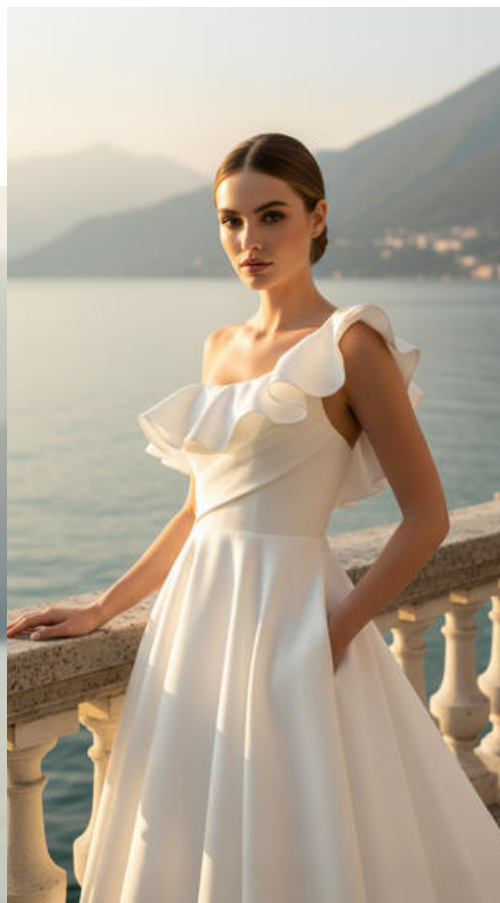

27DS-01

IVORY - WHITE

[VOIR LA VIDEO](#)

DS
Divina Sposa

SATIN